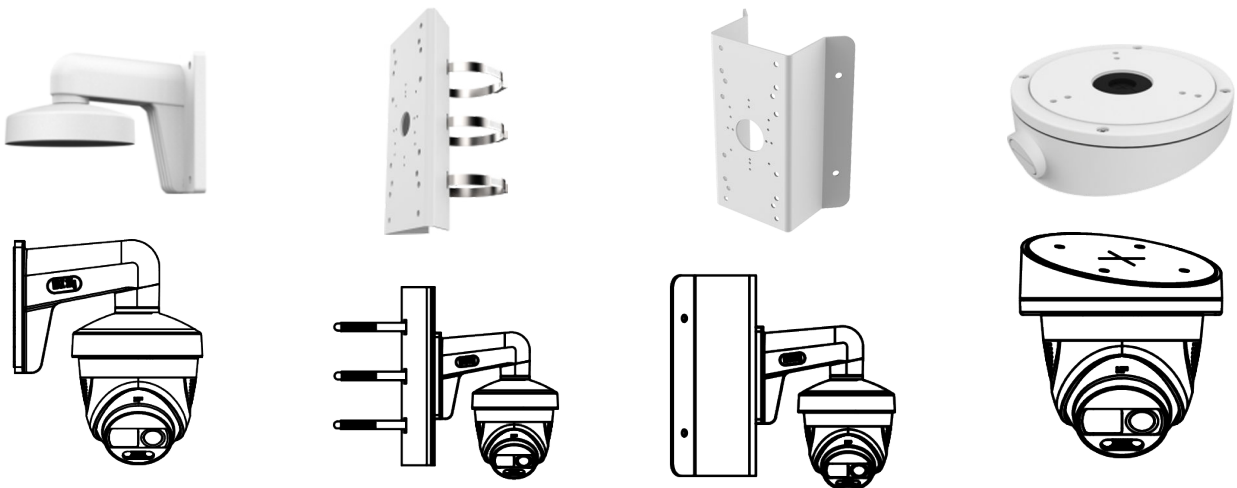

Specification

Camera	
Image Sensor	2 MP CMOS
Signal System	PAL/NTSC
Resolution	1920 (H) × 1080 (V)
Frame Rate	TVI: 1080p@30fps, 1080p@25fps AHD: 1080p@30fps, 1080p@25fps CVI: 1080p@30fps, 1080p@25fps CVBS: PAL/NTSC
Min. illumination	Color: 0.0005 Lux @ (F1.0, AGC ON), 0 Lux with white light
Shutter Time	PAL: 1/25 s to 1/50, 000 s NTSC: 1/30 s to 1/50, 000 s
Slow Shutter	Max. 16 times
Lens	3.6 mm, 6 mm fixed lens
Horizontal Field of View	3.6 mm, horizontal FOV: 83.0°, vertical FOV: 44.4°, diagonal FOV: 98.0° 6 mm, horizontal FOV: 51.0°, vertical FOV: 28.5°, diagonal FOV: 58.7°
Lens Mount	M16
Flashing Light Alarm (Red & Blue)	Yes
Audible Alarm	Yes
Day & Night	Color
WDR (Wide Dynamic Range)	≥130 dB
Angle Adjustment	Pan: 0 to 360°, Tilt: 0 to 75°, Rotation: 0 to 360°
Menu	
White Light	AUTO/OFF
Image Mode	STD/HIGH-SAT
AGC	Yes
White Balance	Auto/Manual
AE (Auto Exposure) Mode	WDR/BLC/HLC/Global/HLS
Anti-Banding	Yes
Privacy Mask	4 programmable privacy masks
Motion Detection	4 programmable motion areas
Noise Reduction	3D DNR/ 2D DNR
Language	English
Function	Brightness, Sharpness, Mirror, Smart Light, Defective Pixel Correction
Interface	
Video Output	Switchable TVI/AHD/CVI/CVBS
Alarm	1 alarm out

General	
Operating Conditions	-40 °C to 60 °C (-40 °F to 140 °F), humidity 90% or less (non-condensing)
Power Supply	12 VDC ± 25% <i>*You are recommended to use one power adapter to supply the power for one camera.</i>
Power Consumption	Max. 6.6 W
Protection Level	IP67
Material	Enclosure: Plastic Main Body: Metal
White Light Range	Up to 20 m
PIR Range	Angle: 110°, Range: 11 m
Communication	HIKVISION-C
Dimensions	Φ 109.82 mm × 93.66 mm (Φ 4.32" × 3.7")
Weight	Approx. 390 g (0.86 lb.)

Available Model

DS-2CE72D0T-PIRXF

Dimension

Accessory

DS-1272ZJ-110-TRS
Wall Mount

DS-1275ZJ-SUS
Vertical Pole Mount

DS-1276ZJ-SUS
Corner Mount

DS-1281ZJ-S
Inclined Ceiling Mount