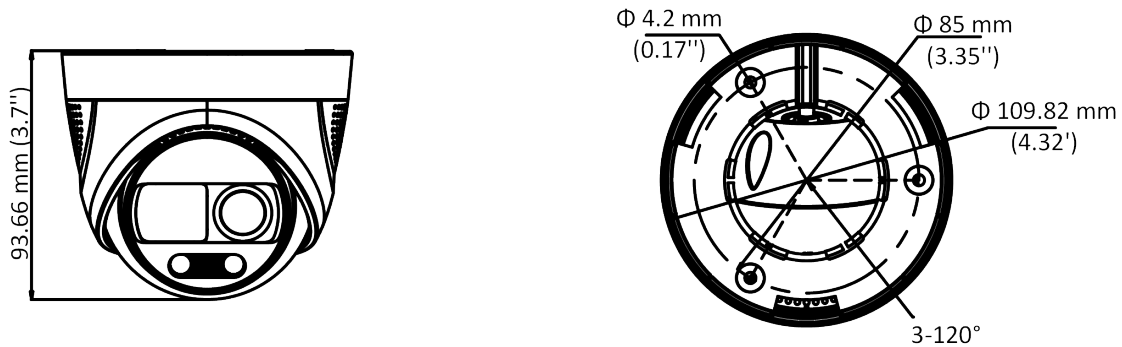

General	
Operating Conditions	-40 °C to 60 °C (-40 °F to 140 °F), humidity 90% or less (non-condensing)
Power Supply	12 VDC ± 25% <i>*You are recommended to use one power adapter to supply the power for one camera.</i>
Power Consumption	Max. 6.6 W
Protection Level	IP67
Material	Enclosure: Plastic Main Body: Metal
White Light Range	Up to 20 m
PIR Range	Angle: 110°, Range: 11 m
Communication	HIKVISION-C
Dimensions	Φ 109.82 mm × 93.66 mm (Φ 4.32" × 3.7")
Weight	Approx. 390 g (0.86 lb.)

Available Model

DS-2CE72D0T-PIRXF

Dimension